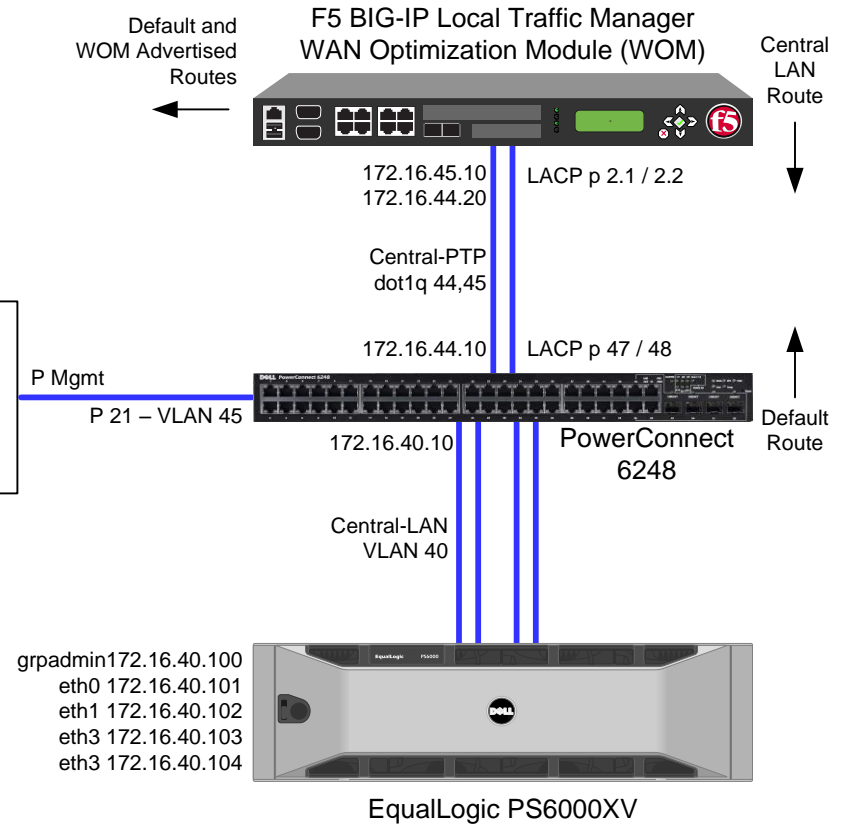

Dell TechCenter Lab

Dell EqualLogic iSCSI and F5 BIG-IP WAN Optimization

Branch Office

Branch Office Network
 Local VLAN 50
 172.16.50.0/24
 Client Gateway 172.16.50.10
 Client Switch Ports 1/g1 - 1/g12

Central Office

Central Office Network
 Local VLAN 40
 172.16.40.0/24
 Client Gateway 172.16.40.10
 Clients Switch Ports 1/g1 - 1/g12