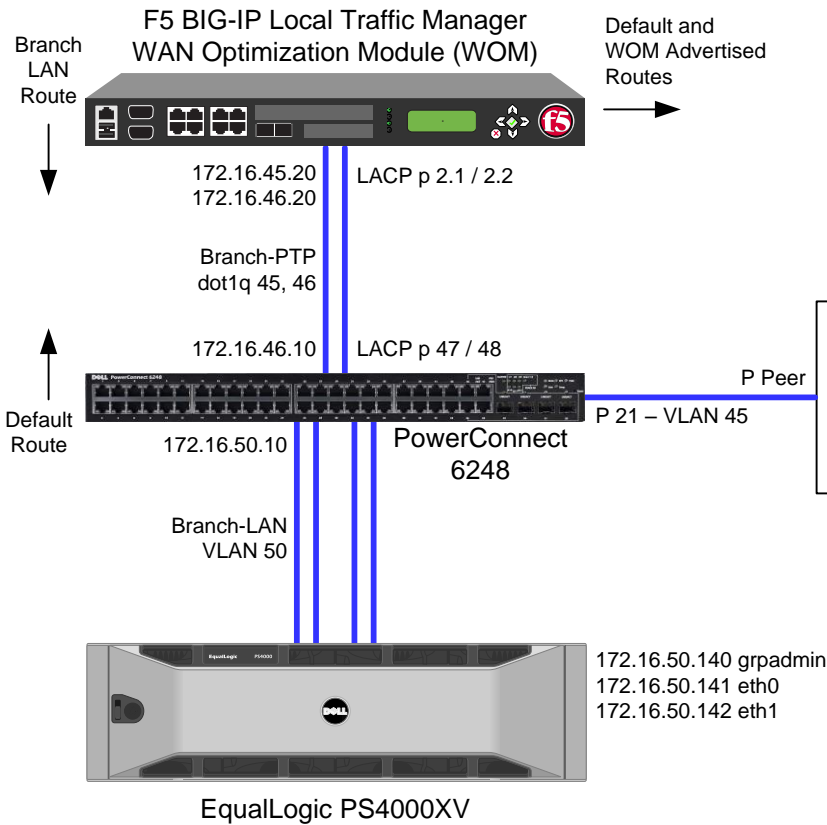

Dell TechCenter Lab

Dell EqualLogic iSCSI and F5 BIG-IP WAN Optimization

Branch Office

Branch Office Network
 Local VLAN 50
 172.16.50.0/24
 Client Gateway 172.16.50.10
 Client Switch Ports 1/g1 - 1/g12

Central Office

Central Office Network
 Local VLAN 40
 172.16.40.0/24
 Client Gateway 172.16.40.10
 Clients Switch Ports 1/g1 - 1/g12